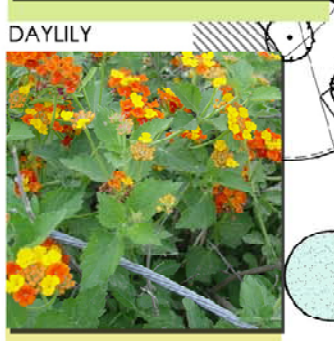

TEXAS LANTANA