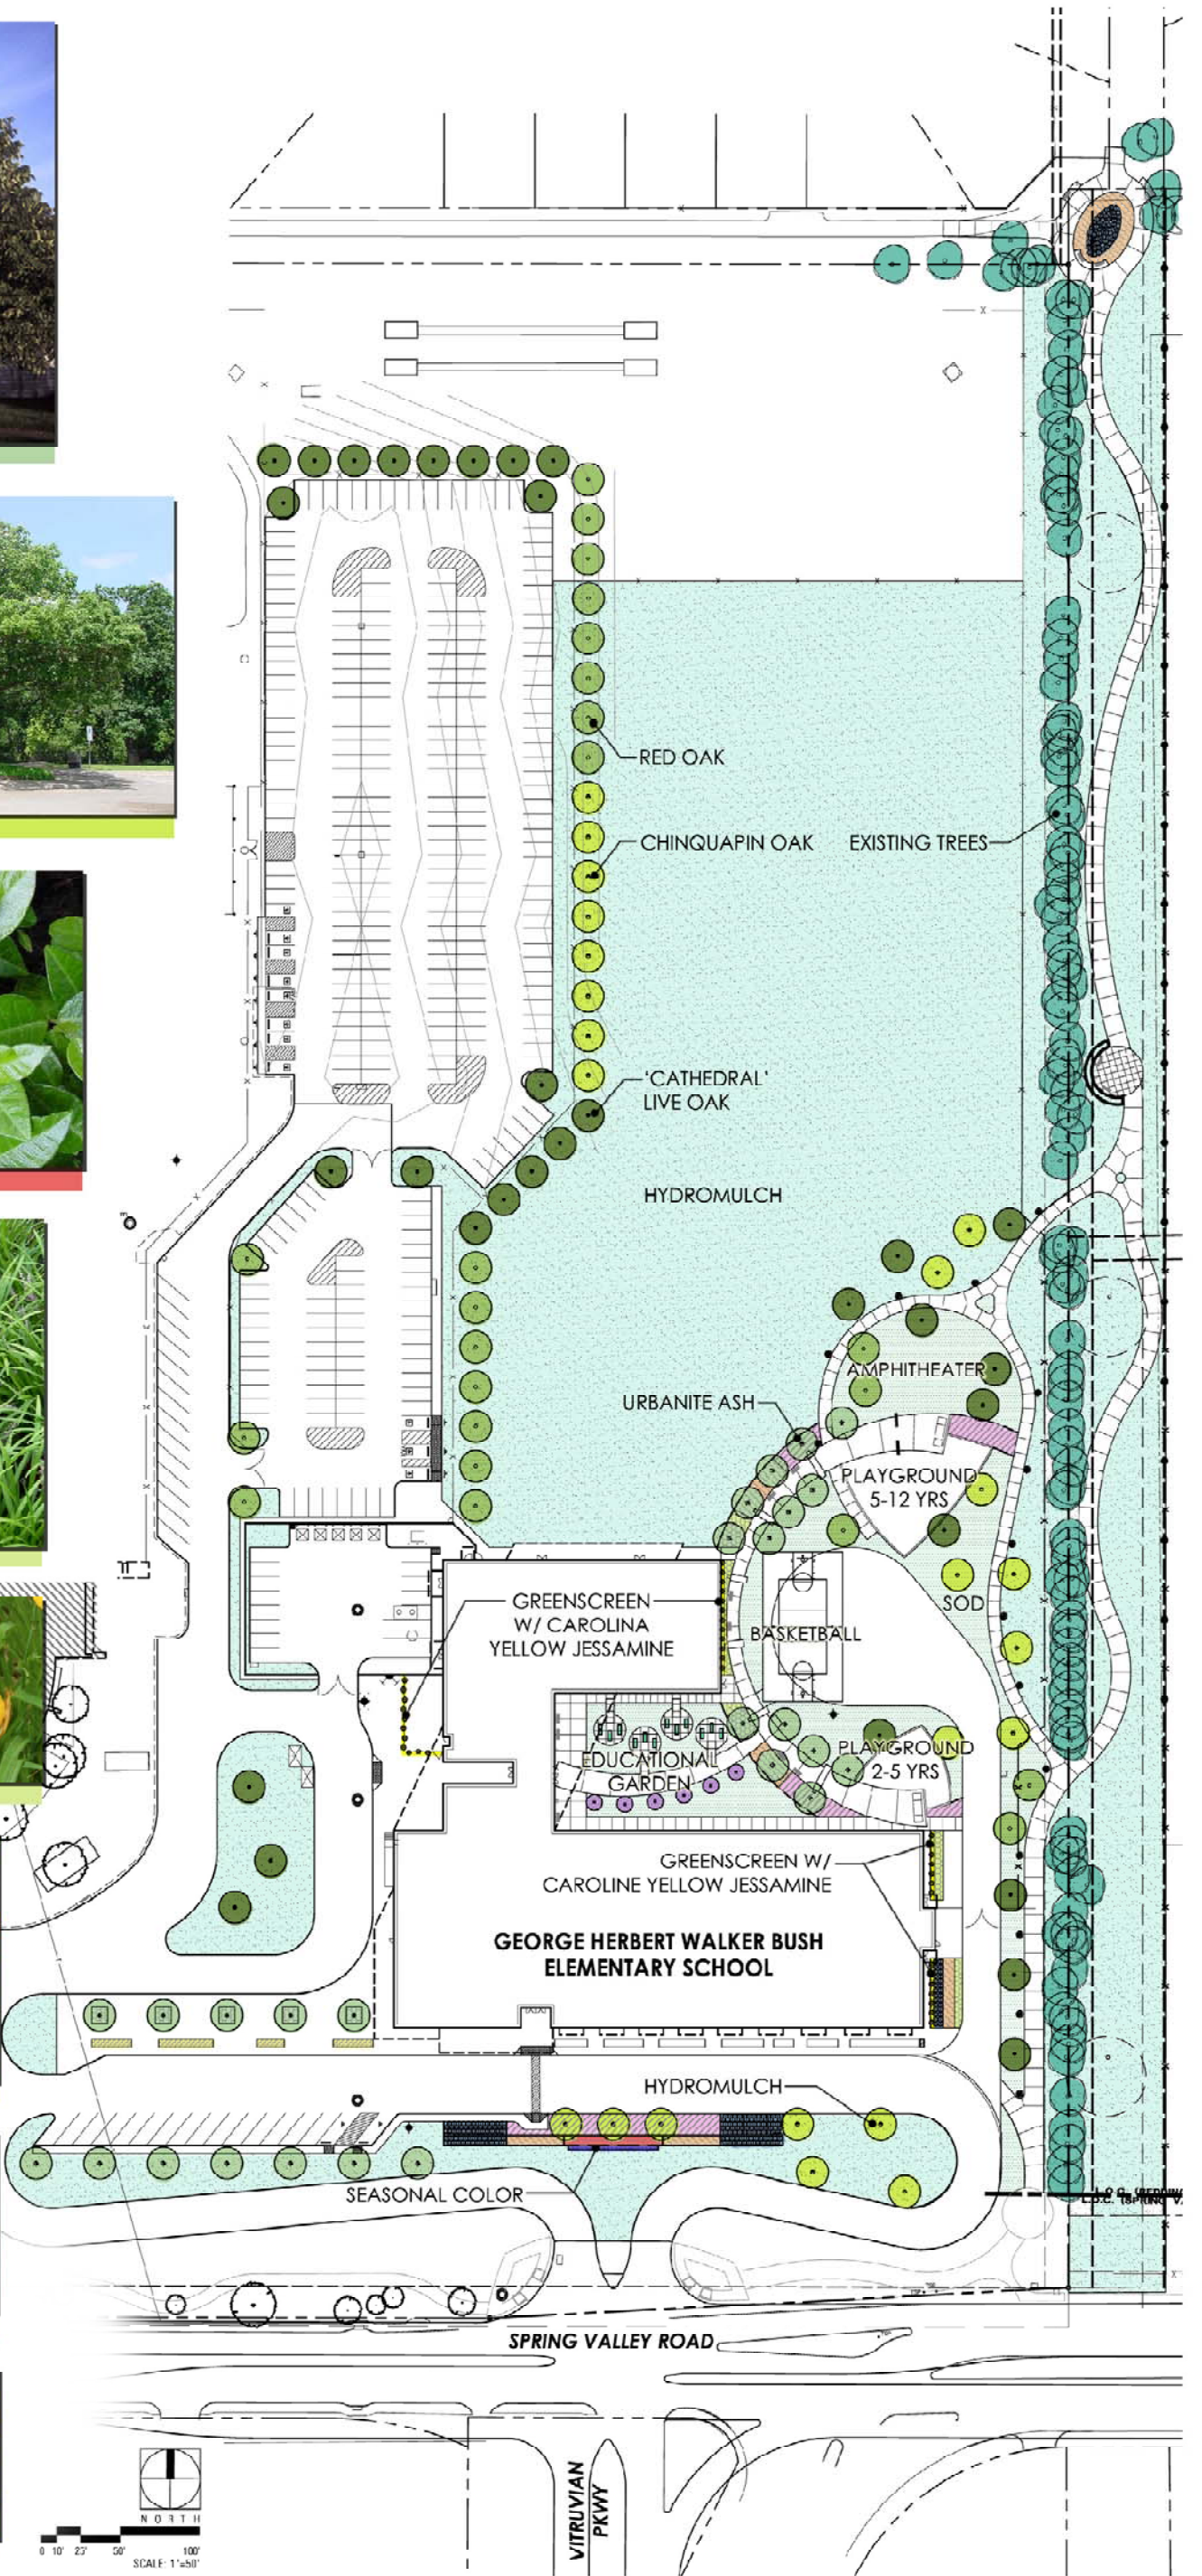

George H.W. Bush School and Redding Trail

Softscape Materials

09.13.2010